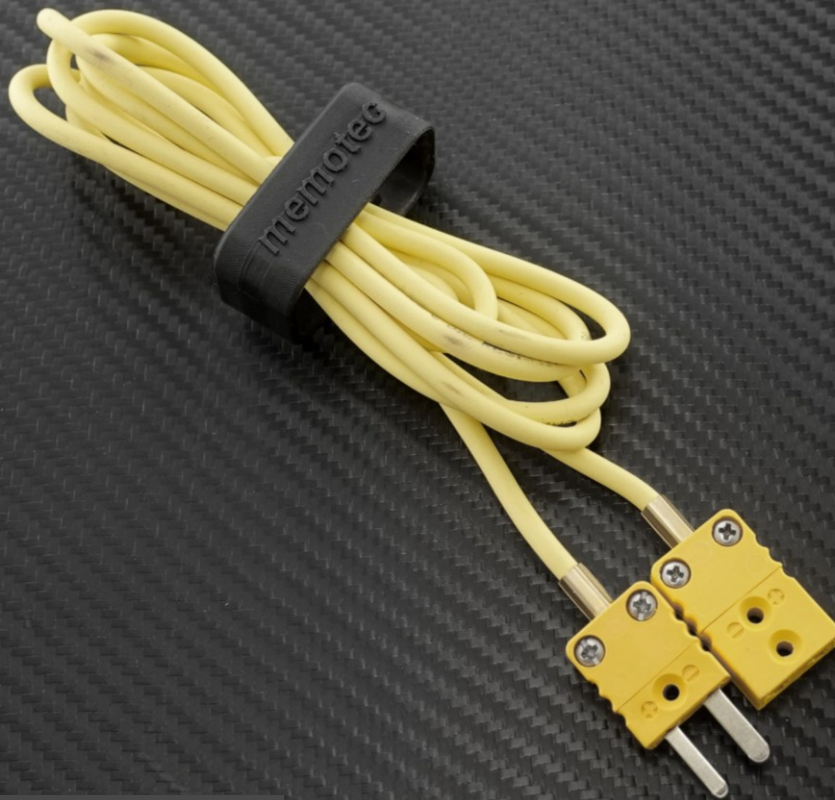

Technical Documentation

AiM extension cable AG5m – AG5f, 4 pin

TD

memotec GmbH
Bauwaldstrasse 1
D-75031 Eppingen

+49.7260.920440
info@me-mo-tec.de

www.me-mo-tec.de